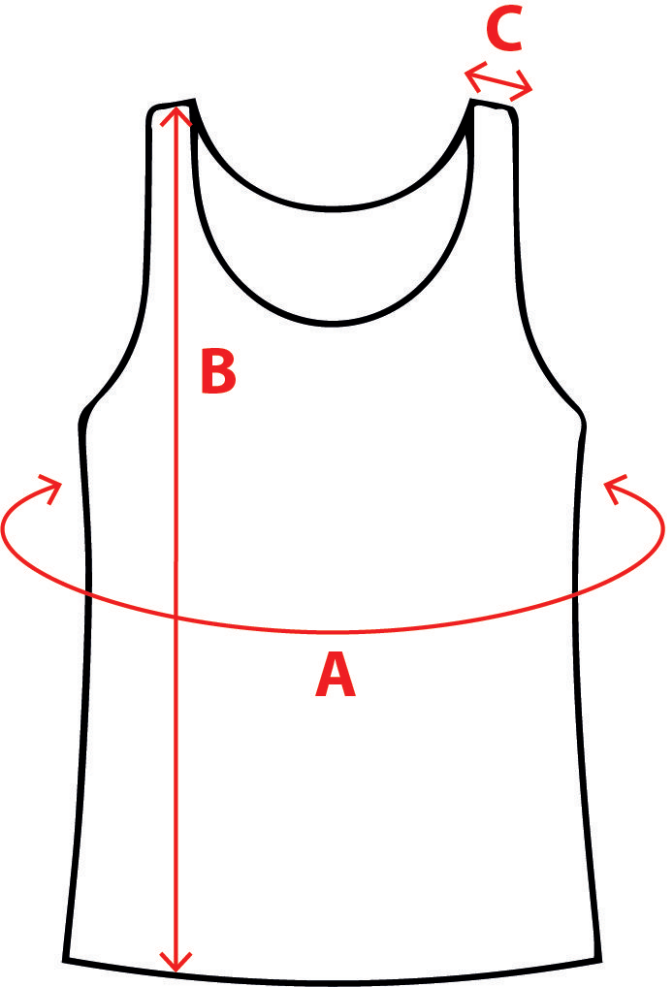

# PIERRE CALVINI®

Size chart Singlets in CM

Size	Chest (A)	Length (B)	Band (C)
S	94	72	5
M	98	76	5
L	104	80	6
XL	112	84	6