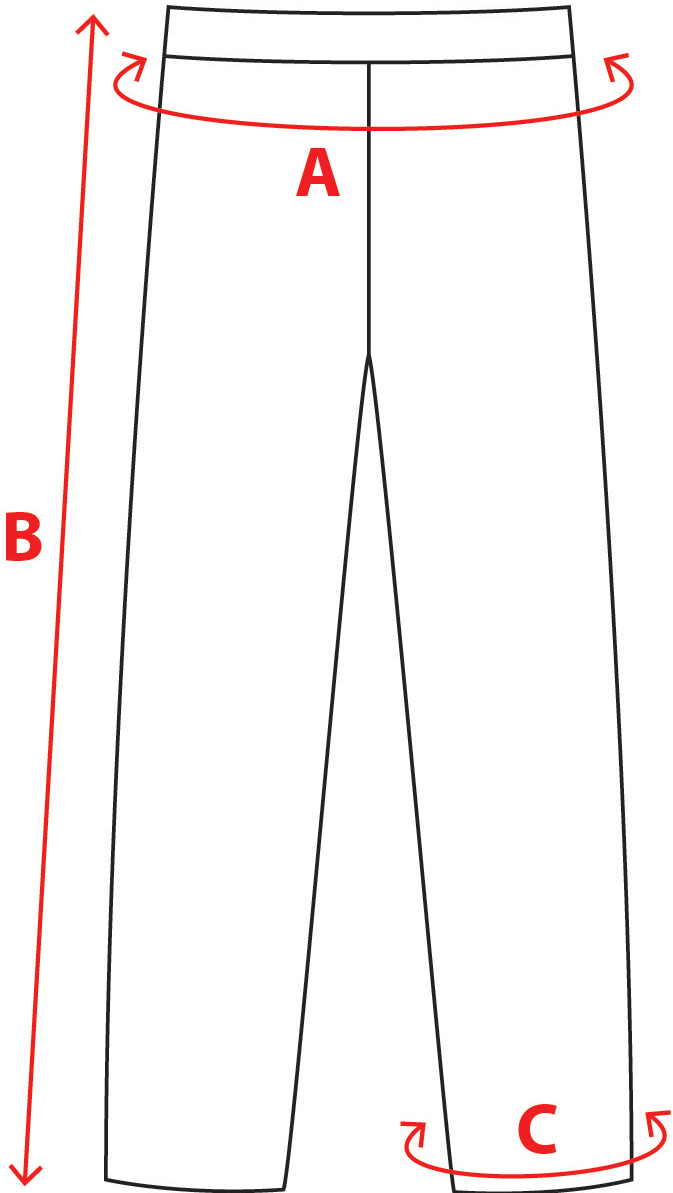

PIERRE CALVINI®

Size chart Loungewear pants long and Pyjama pants in CM

Size	Waist (A)	Length (B)	Leg (C)
S	71-76	98	38
M	81-86	100	40
L	91-97	102	42
XL	102-107	104	44
XXL	112-117	106	46