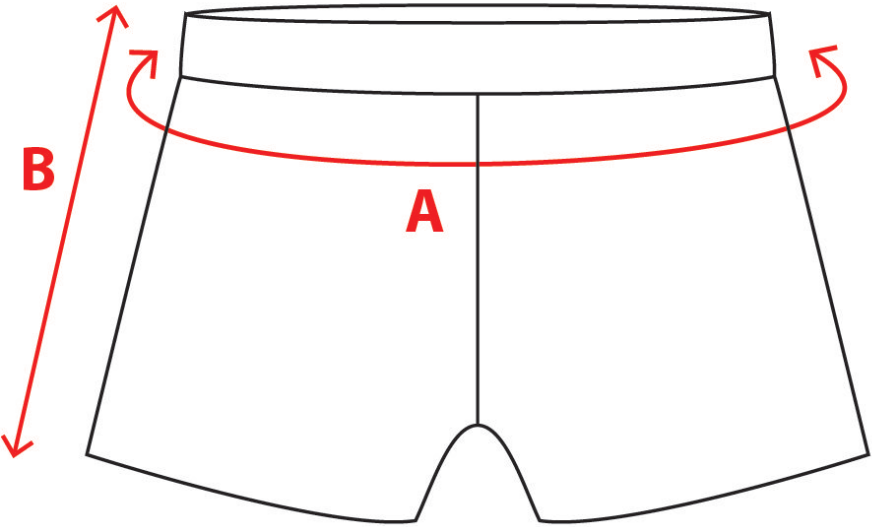

PIERRE CALVINI®

Size chart trunks in CM		
Size	Waist (A)	Length (B)
S	71-76	26
M	81-86	27
L	91-97	28
XL	102-107	29
XXL	112-117	30