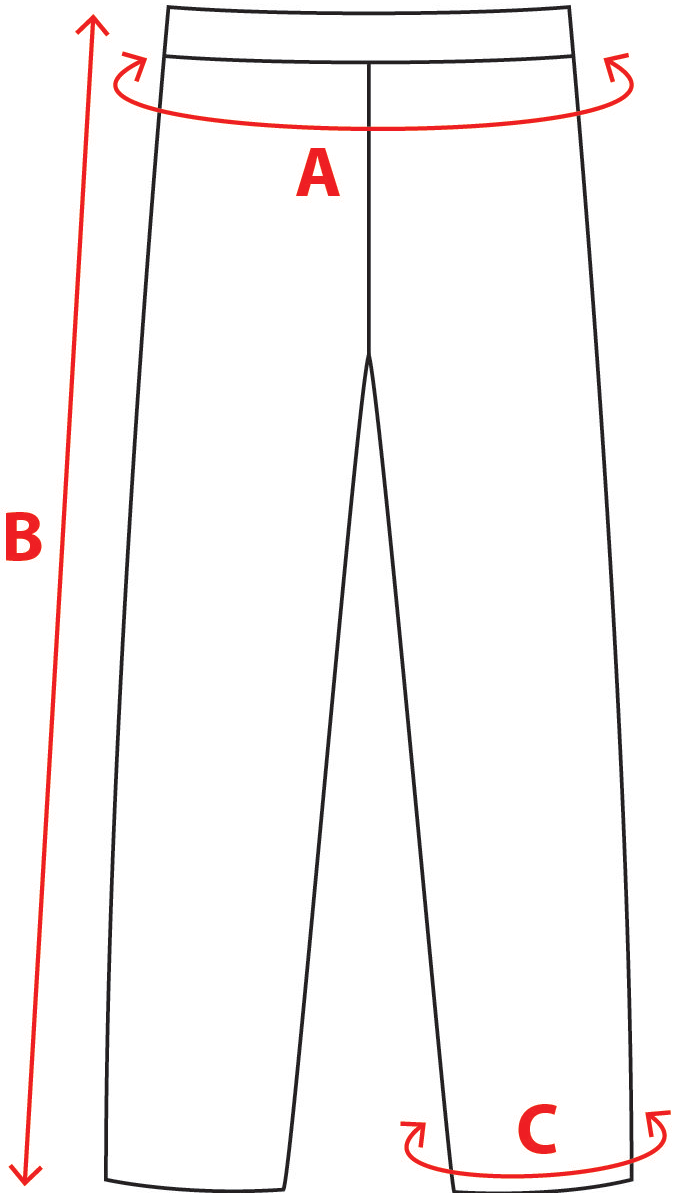

PIERRE CALVINI®

Size chart Pyjama pants in CM

Size	Waist (A)	Length (B)	Leg (C)
S	71-76	98	38
M	81-86	100	40
L	91-97	102	42
XL	102-107	104	44
XXL	112-117	106	46